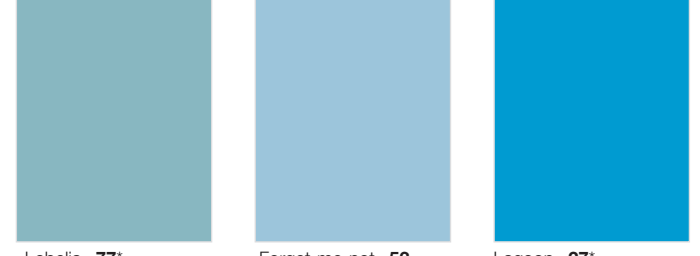

Colorama Range

Colorama background paper

Colorama background papers offer the widest choice of 55 colours and size combinations.

2.72 x 11m (9ft x 36ft) **and** **1.35 x 11m** (53" x 36ft)

Carnation **_21** Rose Pink **_84*** Damson **_44**

Mandarin **_95** Cherry **_04*** Crimson **_73***

Copper **_96** Sunflower **_94** Buttercup **_70***

Maize **_31** Dandelion **_16** Fern **_12**

Summer Green **_59** Chromagreen **_33* †** Apple Green **_64***

Spruce Green **_37** Leaf **_97** Sea Blue **_85***

Larkspur **_28** Aqua **_02** Sky Blue **_01**

Lobelia **_77*** Forget-me-not **_53** Lagoon **_27***

Bluebell **_09** China Blue **_15** Riviera **_03**

Green Screen **33 †**

† Chromablue and Chromagreen (2.72m width) and Green Screen (3.55m width) are special shades in the Colorama range, manufactured to achieve a colour as close as possible to Chromakey colours, within the limitations of paper manufacture.
 †† Granite is suitable for use when 18% grey is required.
 * Colours available in 2.72 x 25m (107" x 82ft).
 Although every effort is made to ensure consistency of product, the paper production process may cause slight variations in colour. The texture and lighting of the surface can influence the final appearance of the colour.
 The core size on 2.72m (9ft) and 1.35m (53") wide rolls is 5.4cm (21/8").